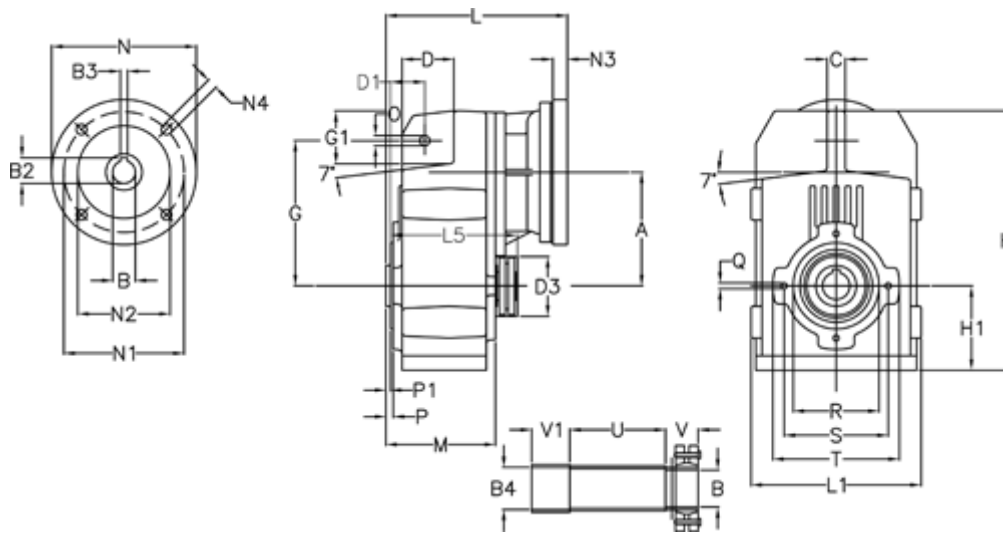

Article number: 29560101155230  
 Description: Shaft mounted gear  
 A102S-11,5-P80B5

## Measures

A = 112.50	D1 = 35.0	I5 = 159.5	P1 = 3.0	V1 = 36
B = 25	d3 = 77	M = 100.5	Q = M8x12	
B1 = 19	G = 140	N = 200	R = 80	
B2 = 21.8	G1 = 51.0	N1 = 165	S = 100	
B3 = 6	H = 251.0	N2 = 130	T = 120	
B4 = 27	H1 = 84.0	N4 = M10x20	Tightening torque N m = 8.5	
C = 20	L = 205.0	O = 11	U = 70.0	
D = 47.5	L1 = 170	P = 4.5	V = 34	